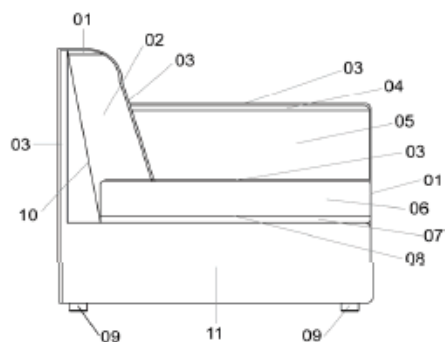

ACCADEMIA

Legend

- 01 - High density polyurethane D 40P
- 02 - High density polyurethane D 30HR
- 03 - Synthetic lining 150gr
- 04 - High density polyurethane D 40PK
- 05 - High density polyurethane D 40T
- 06 - High density polyurethane D T52DE
- 07 - Frame in solid wood
- 08 - Elastic belt
- 09 - Chromed ABS feet
- 10 - Reinforcement frame in solid wood
- 11 - Frame in solid wood and multilayer

Description

Frame: solid fir, beech and multilayer wood. Elastic belt in the seat. Chromed ABS feet.

Upholstery: high density polyurethane foam covered in synthetic lining of 200 gr.

Cover: fabric or soft leather. Not removable.

				C.O.M.		Fabric				Soft leather		
				Fabric	Fabric	T2	T4	T6	T8	Tlusso	Textra lusso	Pelle
SIZE CM	SIZE INCHES	m ³	parcels									
134x100x88h	52¾x39¼x34½h	1,33	1									
195x100x81h	78¾x39¼x31¾h	1,80	1									
262x100x90h	103x39¼x35½h	2,66	1									
Optional cushion domeuse												