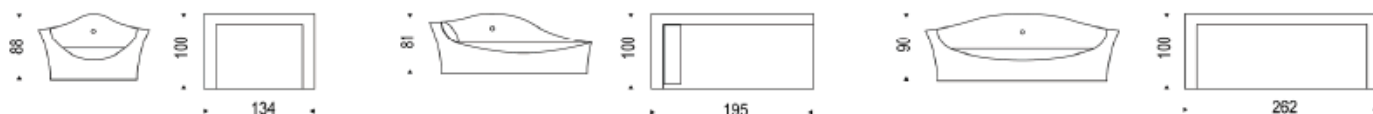

C.O.M.		Fabric				Soft leather				
				Fabric	Fabric	T2	T4	T6	T8	Tlusso	Textra lusso	Pelle	Pelle vintage	Pelle extra
SIZE CM	SIZE INCHES	m³	parcels											
134x100x88h	52¾x39¼x34½h	1,33	1											
195x100x81h	78¾x39¼x31¾h	1,80	1											
262x100x90h	103x39¼x35½h	2,66	1											
Optional cushion domeuse														

C.O.M. fabric 8x1,4 m each armchair. C.O.M. soft leather 14 sqm each armchair. For striped or pattern fabrics send a sample.

C.O.M. fabric 12,5x1,4 m each domeuse. C.O.M. soft leather 23 sqm each domeuse. For striped or pattern fabrics send a sample.

C.O.M. fabric 12x1,4 m each couch. C.O.M. soft leather 23 sqm each couch. For striped or pattern fabrics send a sample.