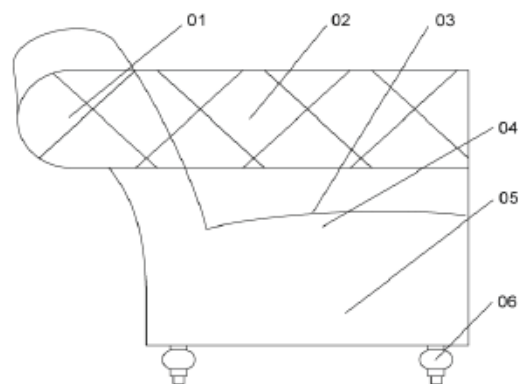

ALTAVISTA

Legend

- 01 - Steel biconical spring
- 02 - High density polyurethane D 30
- 03 - Synthetic lining 200gr
- 04 - High density polyurethane D 30 + D 40
- 05 - Frame in solid fir
- 06 - Wood feet

Description

Frame: solid fir and steel biconical springs. Feet in polished lacquered wood.

Upholstery: high density polyurethane foam covered in synthetic lining of 200 gr.

Cover: fabric or soft leather. Not removable.

		Feet		White or black lacquered wood										
				C.O.M.		Fabric					Soft leather			
				Fabric	Soft leather	T2	T4	T6	T8	Tlusso	Textra lusso	Pelle	Pelle vintage	Pelle extra
SIZE CM	SIZE INCHES	m ³	parcels											
120x80x42h	47¼x31½x16½h	0,50	1											
214x106x85h	84¼x41¾x33½h	2,20	1											
274x106x85h	107¾x41¾x33½h	2,80	1											