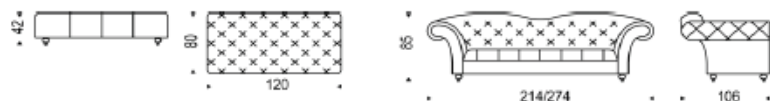

Feet		White or black lacquered wood										
				C.O.M.		Fabric					Soft leather			
				Fabric	Soft leather	T2	T4	T6	T8	Tlusso	Textra lusso	Pelle	Pelle vintage	Pelle extra
SIZE CM	SIZE INCHES	m³	parcels											
120x80x42h	47¼x31½x16½h	0,50	1											
214x106x85h	84¼x41¾x33½h	2,20	1											
274x106x85h	107¾x41¾x33½h	2,80	1											

C.O.M. fabric 3x1,4 m each pouf. C.O.M. soft leather 3,8 sqm each pouf. For striped or pattern fabrics send a sample.

C.O.M. fabric 13,5x1,4 m each couch. C.O.M. soft leather 15 sqm each couch. For striped or pattern fabrics send a sample.

C.O.M. fabric 15x1,4 m each couch. C.O.M. soft leather 19 sqm each couch. For striped or pattern fabrics send a sample.