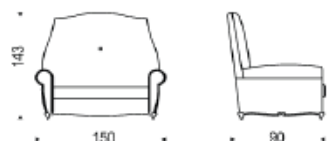

Feet		White or black lacquered wood										
				C.O.M.		Fabric				Soft leather				
				Fabric	Soft leather	T2	T4	T6	T8	Tlusso	Textra lusso	Pelle	Pelle vintage	Pelle extra
SIZE CM	SIZE INCHES	m³	parcels											
150x90x143h	59x35½x56¼h	2,79	1											

C.O.M. fabric 10,5x1,4 m each couch. C.O.M. soft leather 16,5 sqm each couch. For striped or pattern fabrics send a sample.