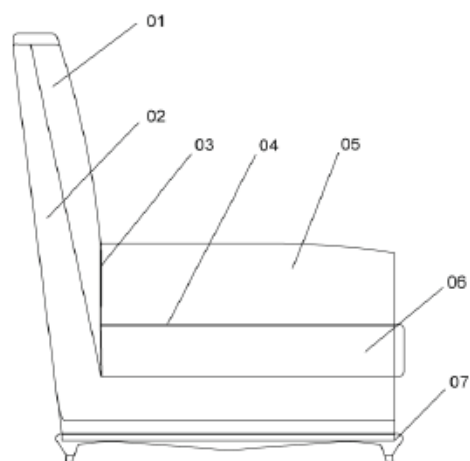

ARSENIO

Legend

- 01 - High density polyurethane D 30AL
- 02 - Frame in solid fir
- 03 - High density polyurethane D 21
- 04 - Synthetic lining 400gr
- 05 - High density polyurethane D 40PK
- 06 - High density polyurethane D 35AL and goose feather
- 07 - Wood feet

Description

Frame: solid fir. Feet in polished lacquered wood.

Upholstery: high density polyurethane foam and goose feather covered in synthetic lining of 400gr.

Cover: fabric or soft leather. Only seat and lumbar cushion removable.

		Feet		White or black lacquered wood										
				C.O.M.		Fabric				Soft leather				
				Fabric	Soft leather	T2	T4	T6	T8	Tlusso	Textra lusso	Pelle	Pelle vintage	Pelle extra
SIZE CM	SIZE INCHES	m ³	parcels											
150x90x143h	59x35½x56¼h	2,79	1											