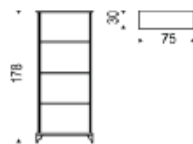

BOHEME

				Clear glass - halogen light				
				Top+base	Stainless steel	Silver foil	Gold foil	Black gold steel
				Legs	Chromed steel	Chromed steel	Golden steel	Black gold steel
SIZE CM	SIZE INCHES	m ³	parcels					
75x30x178h	29½x11¾x70h	0,54	2					