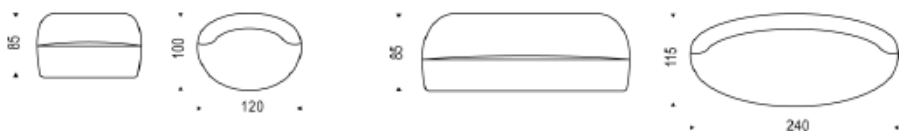

BOTERO

Legend

- 01 - Synthetic lining 200gr
- 02 - High density polyurethane D 40
- 03 - High density polyurethane D 30
- 04 - Elastic belt
- 05 - Frame in solid poplar, beech and multilayer
- 06 - Base in covered solid poplar.

Description

Frame: solid poplar, beech and multilayer wood. Elastic belt in the seat. Base in solid poplar covered in fabric or soft leather.

Upholstery: high density polyurethane foam covered in synthetic lining of 200 gr.

Cover: fabric or soft leather. Not removable.

				C.O.M.		Fabric					Soft leather		
				Fabric	Soft leather	T2	T4	T6	T8	Tlusso	Textra lusso	Pelle	Pelle vintage
SIZE CM	SIZE INCHES	m ³	parcels										
120x100x85h	47¼x39¼x33½h	1,18	1										
240x115x85h	94½x45¾x33½h	2,65	1										