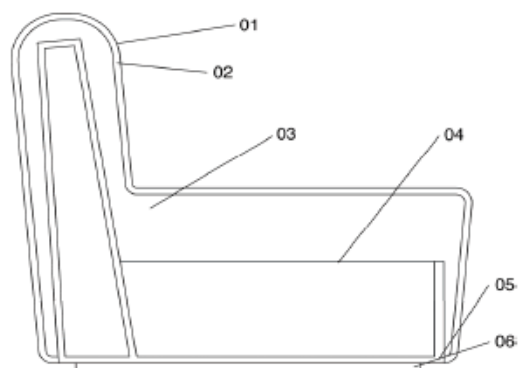

BOTERO

Legend

- 01 - Synthetic lining 200gr
- 02 - High density polyurethane D 40
- 03 - High density polyurethane D 30
- 04 - Elastic belt
- 05 - Frame in solid poplar, beech and multilayer
- 06 - Base in covered solid poplar.

Description

Frame: solid poplar, beech and multilayer wood. Elastic belt in the seat. Base in solid poplar covered in fabric or soft leather.

Upholstery: high density polyurethane foam covered in synthetic lining of 200 gr.

Cover: fabric or soft leather. Not removable.

				C.O.M.		Fabric					Soft leather		
				Fabric	Soft leather	T2	T4	T6	T8	Tlusso	Textra lusso	Pelle	Pelle vintage
SIZE CM	SIZE INCHES	m ³	parcels										
120x100x85h	47¼x39¼x33½h	1,18	1										
240x115x85h	94½x45¾x33½h	2,65	1										