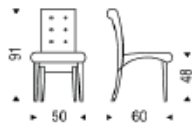

CELINE

Frame Polished lacquered wood

C.O.M.

Fabric

Soft leather

Fabric

Soft leather

T2

T4

T6

T8

Tlusso

Textra lusso

Pelle

Pelle vintage

Pelle extra

SIZE CM

SIZE INCHES

m³

pz x box

50x60x91h

19½x23½x35¾h

0,42

2

UPHOLSTERED CHAIR COVERED IN FABRIC OR SOFT LEATHER AS PER SAMPLES. WOODEN LEGS GLOSS LACQUER IN WHITE, ICE, SAND, MINK, MOKA, BLACK COLOURS.