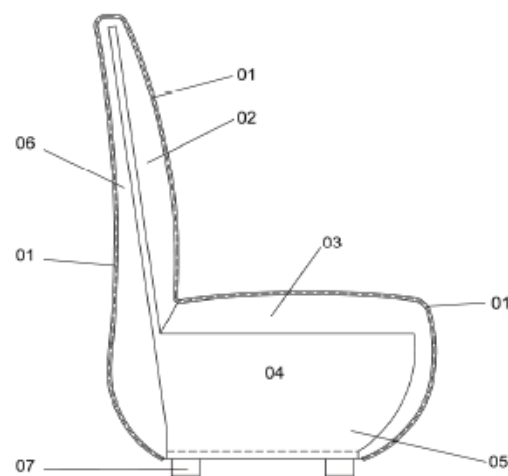

## Legend

- 01 - Synthetic lining 300gr
- 02 - High density polyurethane D 30E
- 03 - High density polyurethane D 40E
- 04 - Frame in solid pine and birch multilayer
- 05 - High density polyurethane D 40T
- 06 - High density polyurethane D 40T
- 07 - Chromed ABS feet

## Description

Frame: solid pine and birch multilayer. Chromed ABS feet.

Upholstery: high density polyurethane foam covered in synthetic lining of 150/300 gr.

Cover: fabric or soft leather. Only fabric removable.

				C.O.M.		Fabric					Soft leather		
				Fabric	Soft leather	T2	T4	T6	T8	Tlusso	Textra lusso	Pelle	Pelle vintage
SIZE CM	SIZE INCHES	m <sup>3</sup>	parcels										
56x70x110h	22x27½x43¼h	0,48	1										