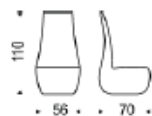

## Legend

- 01 - Synthetic lining 300gr
- 02 - High density polyurethane D 30E
- 03 - High density polyurethane D 40E
- 04 - Frame in solid pine and birch multilayer
- 05 - High density polyurethane D 40T
- 06 - High density polyurethane D 40T
- 07 - Chromed ABS feet

				C.O.M.		Fabric					Soft leather		
				Fabric	Soft leather	T2	T4	T6	T8	Tlusso	Textra lusso	Pelle	Pelle vintage
SIZE CM	SIZE INCHES	m <sup>3</sup>	parcels										
56x70x110h	22x27½x43¼h	0,48	1										