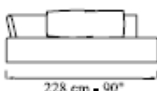

---

CUSCINO      cm 55 x 55  
*PILLOW*      21,5 x 21,5"

---

CUSCINO      cm 60 x 60  
*PILLOW*      23,5 x 23,5"

---

modello

# Conversation

descrizioni/descriptions

---

---

ELEMENTO TERMINALE 2 POSTI sx/dx cm 190  
*TERMINAL UNIT 2 SEATER left/right 75"*

---

---

ELEMENTO TERMINALE 3POSTI sx/dx cm 228  
*TERMINAL UNIT 3 SEATER left/right 90"*

---

---

ELEMENTO TERMINALE 4 POSTI sx/dx cm 266  
*TERMINAL UNIT 4 SEATER left/right 105"*

---

---

CHAISELONGUE dx/sx cm 190  
*CHAISELONGUE right/left 75"*

---

---