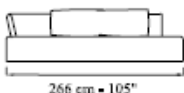

---

CUSCINO      cm 55 x 55  
*PILLOW*      21,5 x 21,5"

---

CUSCINO      cm 60 x 60  
*PILLOW*      23,5 x 23,5"

---

modello

# Conversation

descrizioni/descriptions

---

---

ELEMENTO TERMINALE 2 POSTI sx/dx cm 190  
*TERMINAL UNIT 2 SEATER left/right 75"*

---

---

ELEMENTO TERMINALE 3POSTI sx/dx cm 228  
*TERMINAL UNIT 3 SEATER left/right 90"*

---

---

ELEMENTO TERMINALE 4 POSTI sx/dx cm 266  
*TERMINAL UNIT 4 SEATER left/right 105"*

---

---

CHAISELONGUE dx/sx cm 190  
*CHAISELONGUE right/left 75"*

---

---

CHAISELONGUE dx/sx cm 228  
*CHAISELONGUE right/left 90"*

---

---

CHAISELONGUE dx/sx cm 266  
*CHAISELONGUE right/left 105"*

---