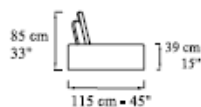

# Conversation

descrizioni/descriptions

---

DIVANO 2 POSTI      cm 190  
*SOFA 2 SEATER*      75"

---

DIVANO 3 POSTI      cm 228  
*SOFA 3 SEATER*      90"

---

DIVANO 4 POSTI      cm 266  
*SOFA 4 SEATER*      105"

---

CUSCINO      cm 55 x 55  
*PILLOW*      21,5 x 21,5"

---

CUSCINO      cm 60 x 60  
*PILLOW*      23,5 x 23,5"

---

modello

# Conversation

descrizioni/descriptions

---

---

ELEMENTO TERMINALE 2 POSTI sx/dx cm 190  
*TERMINAL UNIT 2 SEATER left/right 75"*

---

---

ELEMENTO TERMINALE 3POSTI sx/dx cm 228  
*TERMINAL UNIT 3 SEATER left/right 90"*