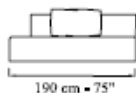

# Conversation

descrizioni/descriptions

---

DIVANO 2 POSTI      cm 190  
*SOFA 2 SEATER*      75"

---

DIVANO 3 POSTI      cm 228  
*SOFA 3 SEATER*      90"

---

DIVANO 4 POSTI      cm 266  
*SOFA 4 SEATER*      105"

---

CUSCINO      cm 55 x 55  
*PILLOW*      21,5 x 21,5"

---

CUSCINO      cm 60 x 60  
*PILLOW*      23,5 x 23,5"

---

modello

# Conversation

descrizioni/descriptions

---

---

ELEMENTO TERMINALE 2 POSTI sx/dx cm 190  
*TERMINAL UNIT 2 SEATER left/right 75"*

---

---

ELEMENTO TERMINALE 3POSTI sx/dx cm 228  
*TERMINAL UNIT 3 SEATER left/right 90"*