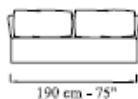

# Conversation

descrizioni/descriptions

---

DIVANO 2 POSTI      cm 190  
*SOFA 2 SEATER*      75"

---

DIVANO 3 POSTI      cm 228  
*SOFA 3 SEATER*      90"

---

DIVANO 4 POSTI      cm 266  
*SOFA 4 SEATER*      105"

---

CUSCINO      cm 55 x 55  
*PILLOW*      21,5 x 21,5"

---

CUSCINO      cm 60 x 60  
*PILLOW*      23,5 x 23,5"

---

modello

# Conversation

descrizioni/descriptions

---

---

ELEMENTO TERMINALE 2 POSTI sx/dx cm 190  
*TERMINAL UNIT 2 SEATER left/right 75"*

---

---

ELEMENTO TERMINALE 3POSTI sx/dx cm 228  
*TERMINAL UNIT 3 SEATER left/right 90"*