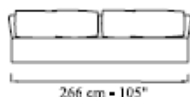

# Conversation

descrizioni/descriptions

---

DIVANO 2 POSTI      cm 190  
*SOFA 2 SEATER*      75"

---

DIVANO 3 POSTI      cm 228  
*SOFA 3 SEATER*      90"

---

DIVANO 4 POSTI      cm 266  
*SOFA 4 SEATER*      105"

---

CUSCINO      cm 55 x 55  
*PILLOW*      21,5 x 21,5"

---

CUSCINO      cm 60 x 60  
*PILLOW*      23,5 x 23,5"

---

modello

# Conversation

descrizioni/descriptions

---

---

ELEMENTO TERMINALE 2 POSTI sx/dx cm 190  
*TERMINAL UNIT 2 SEATER left/right 75"*

---

---

ELEMENTO TERMINALE 3POSTI sx/dx cm 228  
*TERMINAL UNIT 3 SEATER left/right 90"*