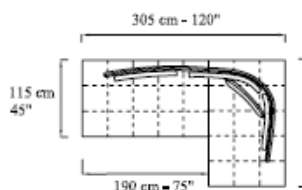

modello **Conversation**

descrizioni/descriptions

composizioni/compositions

ELEMENTO TERMINALE 2 POSTI sx cm 190
CHAISELONGUE dx cm 190

TERMINAL UNIT 2 SEATER left 75"
CHAISELONGUE right 75"