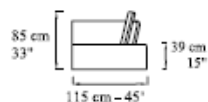

CHAISELONGUE dx/sx cm 190
CHAISELONGUE right/left 75"