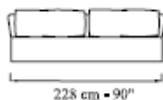

# Conversation

descrizioni/descriptions

---

DIVANO 2 POSTI      cm 190  
*SOFA 2 SEATER*      75"

---

DIVANO 3 POSTI      cm 228  
*SOFA 3 SEATER*      90"

---

DIVANO 4 POSTI      cm 266  
*SOFA 4 SEATER*      105"

---

CUSCINO      cm 55 x 55  
*PILLOW*      21,5 x 21,5"

---

CUSCINO      cm 60 x 60  
*PILLOW*      23,5 x 23,5"

---

modello

# Conversation

descrizioni/descriptions

---

---

ELEMENTO TERMINALE 2 POSTI sx/dx cm 190  
*TERMINAL UNIT 2 SEATER left/right 75"*

---

---

ELEMENTO TERMINALE 3POSTI sx/dx cm 228  
*TERMINAL UNIT 3 SEATER left/right 90"*