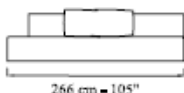

ELEMENTO TERMINALE 4 POSTI sx/dx cm 266
TERMINAL UNIT 4 SEATER left/right 105"