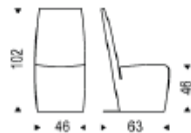

# DIANA

		Base		Chromed steel										
				C.O.M.		Fabric					Soft leather			
				Fabric	Soft leather	T2	T4	T6	T8	Tlusso	Textra lusso	Pelle	Pelle vintage	Pelle extra
SIZE CM	SIZE INCHES	m <sup>3</sup>	pz x box											
46x63x102h	18x24¾x40h	0,46	2											