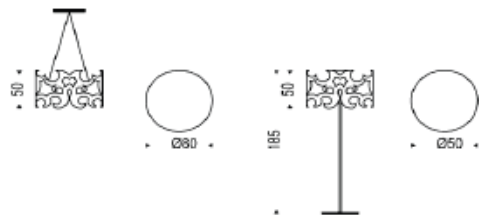

FLEUR

				Chromed steel	Golden steel or black gold
SIZE CM	SIZE INCHES	m ³	parcels		
ø80x50h	ø31½x19½h	1	0,17		
ø50x185h	ø19¼x72¾h	1	0,72		

SUSPENSION LAMP AND FLOOR LAMP IN CHROMED, GOLDEN OR BLACK GOLD STEEL.