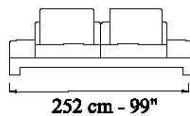

## descrizioni/descriptions

---

---

**DIVANO 2,5 POSTI CON 1 BR. RECLINABILE dx/sx** cm 240  
***SOFA 2,5 SEATER WITH 1 RECLINABLE ARM right/left*** 95"

---

---

**ELEMENTO TERMINALE CON 1 BR. RECLINABILE dx/sx** cm 267  
***SOFA 3,5 SEATER WITH 1 RECLINABLE ARM right/left*** 105"

---

---

**DIVANO 2,5 POSTI CON 2 BR.** cm 225  
***SOFA 2,5 SEATER WITH 2 ARMS*** 89"

---

---

**DIVANO 3,5 POSTI CON 2 BR.** cm 252  
***SOFA 3,5 SEATER WITH 2 ARMS*** 99"

---

---

**DIVANO 2,5 POSTI CON 2 BR. RECLINABILI** cm 255  
***SOFA 2,5 SEATER WITH 2 RECLINABLE ARMS*** 101"

---

---

**DIVANO 3,5 POSTI CON 2 BR. RECLINABILI** cm 282  
***SOFA 3,5 SEATER WITH 2 RECLINABLE ARMS*** 111"