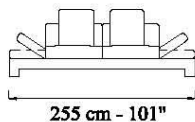

## descrizioni/descriptions

---

---

**DIVANO 2,5 POSTI CON 1 BR. RECLINABILE dx/sx** cm 240  
***SOFA 2,5 SEATER WITH 1 RECLINABLE ARM right/left*** 95"

---

---

**ELEMENTO TERMINALE CON 1 BR. RECLINABILE dx/sx** cm 267  
***SOFA 3,5 SEATER WITH 1 RECLINABLE ARM right/left*** 105"

---

---

**DIVANO 2,5 POSTI CON 2 BR.** cm 225  
***SOFA 2,5 SEATER WITH 2 ARMS*** 89"

---

---

**DIVANO 3,5 POSTI CON 2 BR.** cm 252  
***SOFA 3,5 SEATER WITH 2 ARMS*** 99"

---

---

**DIVANO 2,5 POSTI CON 2 BR. RECLINABILI** cm 255  
***SOFA 2,5 SEATER WITH 2 RECLINABLE ARMS*** 101"

---

---

**DIVANO 3,5 POSTI CON 2 BR. RECLINABILI** cm 282  
***SOFA 3,5 SEATER WITH 2 RECLINABLE ARMS*** 111"