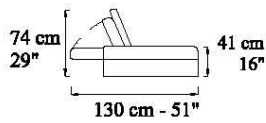

## descrizioni/descriptions

---

---

**DIVANO 2,5 POSTI CON 1 BR. RECLINABILE dx/sx** cm 240  
***SOFA 2,5 SEATER WITH 1 RECLINABLE ARM right/left*** 95"

---

---

**ELEMENTO TERMINALE CON 1 BR. RECLINABILE dx/sx** cm 267  
***SOFA 3,5 SEATER WITH 1 RECLINABLE ARM right/left*** 105"

---

---

**DIVANO 2,5 POSTI CON 2 BR.** cm 225  
***SOFA 2,5 SEATER WITH 2 ARMS*** 89"

---

---

**DIVANO 3,5 POSTI CON 2 BR.** cm 252  
***SOFA 3,5 SEATER WITH 2 ARMS*** 99"

---

---

**DIVANO 2,5 POSTI CON 2 BR. RECLINABILI** cm 255  
***SOFA 2,5 SEATER WITH 2 RECLINABLE ARMS*** 101"

---

---

**DIVANO 3,5 POSTI CON 2 BR. RECLINABILI** cm 282  
***SOFA 3,5 SEATER WITH 2 RECLINABLE ARMS*** 111"