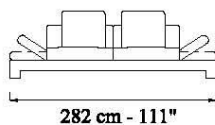

## descrizioni/descriptions

---

---

**DIVANO 2,5 POSTI CON 1 BR. RECLINABILE dx/sx** cm 240  
***SOFA 2,5 SEATER WITH 1 RECLINABLE ARM right/left*** 95"

---

---

**ELEMENTO TERMINALE CON 1 BR. RECLINABILE dx/sx** cm 267  
***SOFA 3,5 SEATER WITH 1 RECLINABLE ARM right/left*** 105"

---

---

**DIVANO 2,5 POSTI CON 2 BR.** cm 225  
***SOFA 2,5 SEATER WITH 2 ARMS*** 89"

---

---

**DIVANO 3,5 POSTI CON 2 BR.** cm 252  
***SOFA 3,5 SEATER WITH 2 ARMS*** 99"

---

---

**DIVANO 2,5 POSTI CON 2 BR. RECLINABILI** cm 255  
***SOFA 2,5 SEATER WITH 2 RECLINABLE ARMS*** 101"

---

---

**DIVANO 3,5 POSTI CON 2 BR. RECLINABILI** cm 282  
***SOFA 3,5 SEATER WITH 2 RECLINABLE ARMS*** 111"