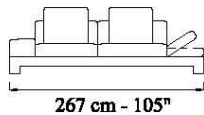

## descrizioni/descriptions

---

---

**DIVANO 2,5 POSTI CON 1 BR. RECLINABILE dx/sx** cm 240  
***SOFA 2,5 SEATER WITH 1 RECLINABLE ARM right/left*** 95"

---

---

**ELEMENTO TERMINALE CON 1 BR. RECLINABILE dx/sx** cm 267  
***SOFA 3,5 SEATER WITH 1 RECLINABLE ARM right/left*** 105"

---

---

**DIVANO 2,5 POSTI CON 2 BR.** cm 225  
***SOFA 2,5 SEATER WITH 2 ARMS*** 89"

---

---

**DIVANO 3,5 POSTI CON 2 BR.** cm 252  
***SOFA 3,5 SEATER WITH 2 ARMS*** 99"

---

---

**DIVANO 2,5 POSTI CON 2 BR. RECLINABILI** cm 255  
***SOFA 2,5 SEATER WITH 2 RECLINABLE ARMS*** 101"

---

---

**DIVANO 3,5 POSTI CON 2 BR. RECLINABILI** cm 282  
***SOFA 3,5 SEATER WITH 2 RECLINABLE ARMS*** 111"