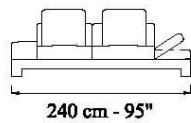

## descrizioni/descriptions

---

---

**DIVANO 2,5 POSTI CON 1 BR. RECLINABILE dx/sx** cm 240  
***SOFA 2,5 SEATER WITH 1 RECLINABLE ARM right/left*** 95"

---

---

**ELEMENTO TERMINALE CON 1 BR. RECLINABILE dx/sx** cm 267  
***SOFA 3,5 SEATER WITH 1 RECLINABLE ARM right/left*** 105"

---

---

**DIVANO 2,5 POSTI CON 2 BR.** cm 225  
***SOFA 2,5 SEATER WITH 2 ARMS*** 89"

---

---

**DIVANO 3,5 POSTI CON 2 BR.** cm 252  
***SOFA 3,5 SEATER WITH 2 ARMS*** 99"

---

---

**DIVANO 2,5 POSTI CON 2 BR. RECLINABILI** cm 255  
***SOFA 2,5 SEATER WITH 2 RECLINABLE ARMS*** 101"

---

---

**DIVANO 3,5 POSTI CON 2 BR. RECLINABILI** cm 282  
***SOFA 3,5 SEATER WITH 2 RECLINABLE ARMS*** 111"