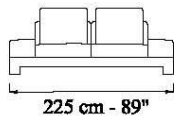

## descrizioni/descriptions

---

---

**DIVANO 2,5 POSTI CON 1 BR. RECLINABILE dx/sx** cm 240  
***SOFA 2,5 SEATER WITH 1 RECLINABLE ARM right/left*** 95"

---

---

**ELEMENTO TERMINALE CON 1 BR. RECLINABILE dx/sx** cm 267  
***SOFA 3,5 SEATER WITH 1 RECLINABLE ARM right/left*** 105"

---

---

**DIVANO 2,5 POSTI CON 2 BR.** cm 225  
***SOFA 2,5 SEATER WITH 2 ARMS*** 89"

---

---

**DIVANO 3,5 POSTI CON 2 BR.** cm 252  
***SOFA 3,5 SEATER WITH 2 ARMS*** 99"

---

---

**DIVANO 2,5 POSTI CON 2 BR. RECLINABILI** cm 255  
***SOFA 2,5 SEATER WITH 2 RECLINABLE ARMS*** 101"

---

---

**DIVANO 3,5 POSTI CON 2 BR. RECLINABILI** cm 282  
***SOFA 3,5 SEATER WITH 2 RECLINABLE ARMS*** 111"