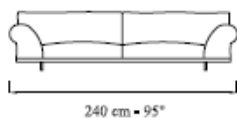

modello **Mick**

descrizioni/descriptions

---

DIVANO 2,5 POSTI CON 2 BR. cm 200  
SOFA 2,5 SEATER WITH 2 ARMS 79"

---

DIVANO 3 POSTI CON 2 BR. cm 220  
SOFA 3 SEATER WITH 2 ARMS 87"

---

DIVANO 3,5 POSTI CON 2 BR. cm 240  
SOFA 3,5 SEATER WITH 2 ARMS 95"

---

DIVANO 4 POSTI CON 2 BR. cm 260  
SOFA 4 SEATER WITH 2 ARMS 103"

---

CUSCINO cm 45 x 45  
PILLOW 18 x 18"

---

CUSCINO cm 45 x 55 / 65 / 75 / 85  
PILLOW 18" x 22"/26"/30"/34"

---