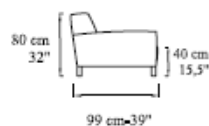

modello **Mick**

descrizioni/descriptions

---

DIVANO 2,5 POSTI CON 2 BR. cm 200  
SOFA 2,5 SEATER WITH 2 ARMS 79"

---

DIVANO 3 POSTI CON 2 BR. cm 220  
SOFA 3 SEATER WITH 2 ARMS 87"

---

DIVANO 3,5 POSTI CON 2 BR. cm 240  
SOFA 3,5 SEATER WITH 2 ARMS 95"

---

DIVANO 4 POSTI CON 2 BR. cm 260  
SOFA 4 SEATER WITH 2 ARMS 103"

---

CUSCINO cm 45 x 45  
PILLOW 18 x 18"

---

CUSCINO cm 45 x 55 / 65 / 75 / 85  
PILLOW 18" x 22"/26"/30"/34"

---