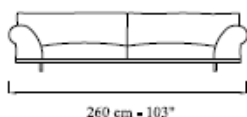

modello **Mick**

descrizioni/descriptions

---

DIVANO 2,5 POSTI CON 2 BR. cm 200  
SOFA 2,5 SEATER WITH 2 ARMS 79"

---

DIVANO 3 POSTI CON 2 BR. cm 220  
SOFA 3 SEATER WITH 2 ARMS 87"

---

DIVANO 3,5 POSTI CON 2 BR. cm 240  
SOFA 3,5 SEATER WITH 2 ARMS 95"

---

DIVANO 4 POSTI CON 2 BR. cm 260  
SOFA 4 SEATER WITH 2 ARMS 103"

---

CUSCINO cm 45 x 45  
PILLOW 18 x 18"

---

CUSCINO cm 45 x 55 / 65 / 75 / 85  
PILLOW 18" x 22"/26"/30"/34"

---