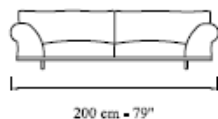

modello **Mick**

descrizioni/descriptions

---

DIVANO 2,5 POSTI CON 2 BR. cm 200  
SOFA 2,5 SEATER WITH 2 ARMS 79"

---

DIVANO 3 POSTI CON 2 BR. cm 220  
SOFA 3 SEATER WITH 2 ARMS 87"

---

DIVANO 3,5 POSTI CON 2 BR. cm 240  
SOFA 3,5 SEATER WITH 2 ARMS 95"

---

DIVANO 4 POSTI CON 2 BR. cm 260  
SOFA 4 SEATER WITH 2 ARMS 103"

---

CUSCINO cm 45 x 45  
PILLOW 18 x 18"

---

CUSCINO cm 45 x 55 / 65 / 75 / 85  
PILLOW 18" x 22"/26"/30"/34"

---