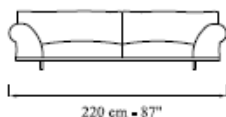

modello **Mick**

descrizioni/descriptions

---

DIVANO 2,5 POSTI CON 2 BR. cm 200  
SOFA 2,5 SEATER WITH 2 ARMS 79"

---

DIVANO 3 POSTI CON 2 BR. cm 220  
SOFA 3 SEATER WITH 2 ARMS 87"

---

DIVANO 3,5 POSTI CON 2 BR. cm 240  
SOFA 3,5 SEATER WITH 2 ARMS 95"

---

DIVANO 4 POSTI CON 2 BR. cm 260  
SOFA 4 SEATER WITH 2 ARMS 103"

---

CUSCINO cm 45 x 45  
PILLOW 18 x 18"

---

CUSCINO cm 45 x 55 / 65 / 75 / 85  
PILLOW 18" x 22"/26"/30"/34"

---