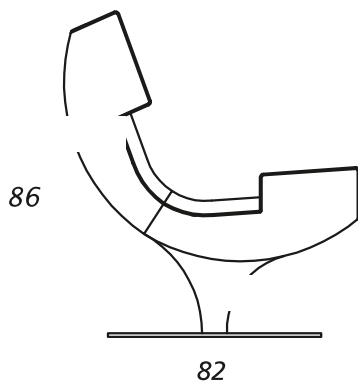

HARLEY CHAIR

POL
(swivel)

Seat depth 54cm Seat Height 41cm. Each piece is made by hand and has its own uniqueness.