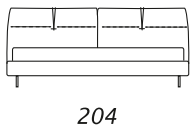

JACK NIGHT BED

L05
materasso 80 x 200
mattress 31" x 79"

L15
materasso 160 x 200
mattress 63" x 79"

L25
materasso 180 x 200
mattress 71" x 79"

L35
materasso 190 x 200
mattress 75" x 79"

L45
materasso 200 x 200
mattress 79" x 79"

Base Height 27cm Leg Height 15cm. Each piece is made by hand and has its own uniqueness.