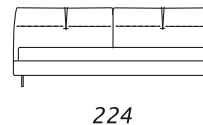

JACK NIGHT BED

L05
materasso 80 x 200
mattress 31" x 79"

L15
materasso 160 x 200
mattress 63" x 79"

L25
materasso 180 x 200
mattress 71" x 79"

L35
materasso 190 x 200
mattress 75" x 79"

L45
materasso 200 x 200
mattress 79" x 79"

Base Height 27cm Leg Height 15cm. Each piece is made by hand and has its own uniqueness.