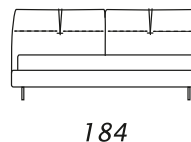

JACK NIGHT BED

L05
materasso 80 x 200
mattress 31" x 79"

L15
materasso 160 x 200
mattress 63" x 79"

L25
materasso 180 x 200
mattress 71" x 79"

L35
materasso 190 x 200
mattress 75" x 79"

L45
materasso 200 x 200
mattress 79" x 79"

Base Height 27cm Leg Height 15cm. Each piece is made by hand and has its own uniqueness.