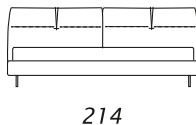

JACK NIGHT BED

L05
materasso 80 x 200
mattress 31" x 79"

L15
materasso 160 x 200
mattress 63" x 79"

L25
materasso 180 x 200
mattress 71" x 79"

L35
materasso 190 x 200
mattress 75" x 79"

L45
materasso 200 x 200
mattress 79" x 79"

Base Height 27cm Leg Height 15cm. Each piece is made by hand and has its own uniqueness.