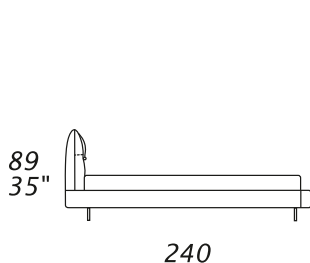

JACK NIGHT BED

L05
materasso 80 x 200
mattress 31" x 79"

L15
materasso 160 x 200
mattress 63" x 79"

L25
materasso 180 x 200
mattress 71" x 79"

L35
materasso 190 x 200
mattress 75" x 79"

L45
materasso 200 x 200
mattress 79" x 79"

Base Height 27cm Leg Height 15cm. Each piece is made by hand and has its own uniqueness.