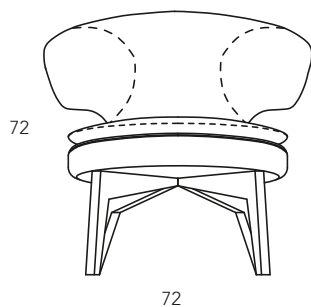

LOLITA ARMCHAIR

PNA

Seat Depth 57cm Seat Height 43cm. Each piece is made by hand and has its own uniqueness.