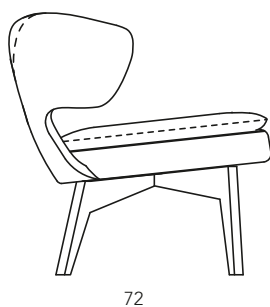

LOLITA ARMCHAIR

PNA

Seat Depth 57cm Seat Height 43cm. Each piece is made by hand and has its own uniqueness.