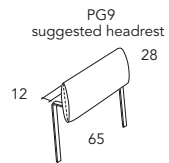

J all items in group J have the same seat width – tutti gli elementi del gruppo J hanno lo stesso modulo di seduta

Each piece is made by hand and has its own uniqueness. Measures may vary with a tolerance up to 3%.

Mixing above groups (X - Y - J) will create sectionals with different seat widths.

Corner piece E01 is an odd piece and can be used with all above groups X - Y - J.

Seat depth 63 cm - 25".

MCQUEEN

140 Parramatta Rd Ashfield Sydney NSW 2131
T 02 97995499 E info@milanofurniture.com.au