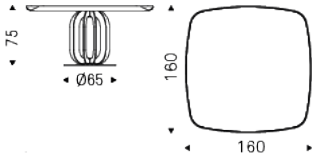

SOHO KERAMIK PREMIUM

Design: Paolo Cattelan

Dimension

SOHO KERAMIK PREMIUM

Design: Paolo Cattelan

Finishes: base

metal

GFM11 titanium
embossed